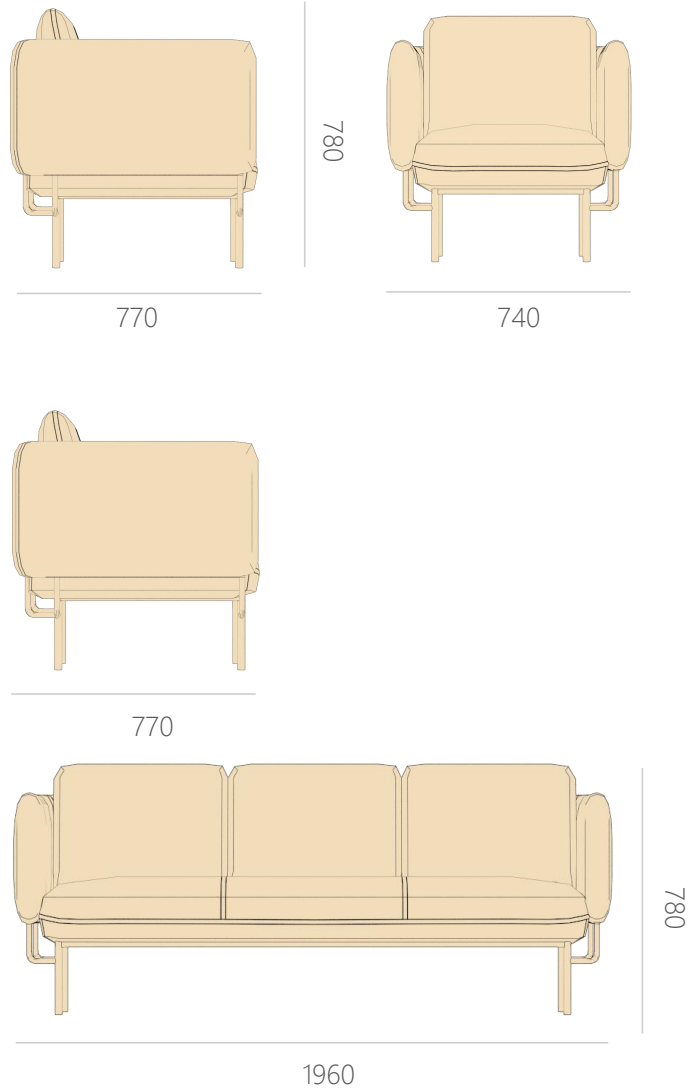

Breeze style is extremely simple and elegant, playing with the aesthetic feeling of straight lines and curves, but not suddenly pull away, The iron frame ensures firmness. Like the spring breeze gives you the most gentle enjoyment, with your cat, take a nap ~

Breeze

L713

Unit: mm

OTE
Sunday

Packing & Loading

Single seat

Carton size: 30-1/2L*30-3/4W*33-3/4H 1PC/1 Carton

Net weight (KG): 26KG Gross weight(KG): 28.5

Loading capacity : 20GP:53PCS 40GP:111 PCS 40HQ: 130PCS

3 seats

Carton size : 78L*30-3/4W*33-3/4H 1PC/1 Carton

Net weight(KG): 42KG Gross weight(KG): 45.5KG

Loading capacity: 20GP:21PCS 40GP:43 PCS 40HQ: 51 PCS