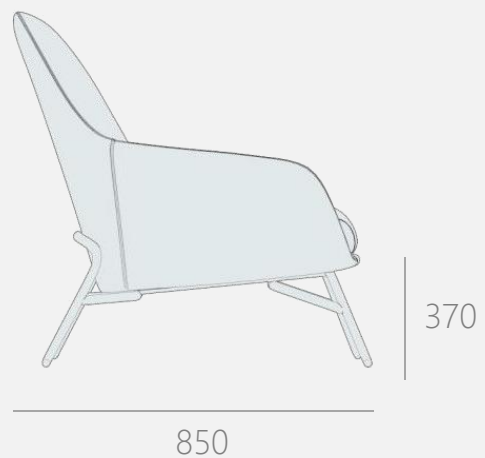

Less is more, the simplest design creates the most attraction. Eiffel is spacious and comfortable which provides you a pleasant sitting experience. It's very suitable for modern home and office.

# Eiffel

L711

Unit: mm

## Packing & Loading

Carton size: 30-3/4L\*28-1/4W\*31-1/2H 1 Carton

Net weight (KG): 12.4 KG Gross weight(KG): 15.1 KG

Loading capacity : 20GP:62PCS 40GP:128PCS 40HQ:151PCS

OTE  
Sunday

021

027

042