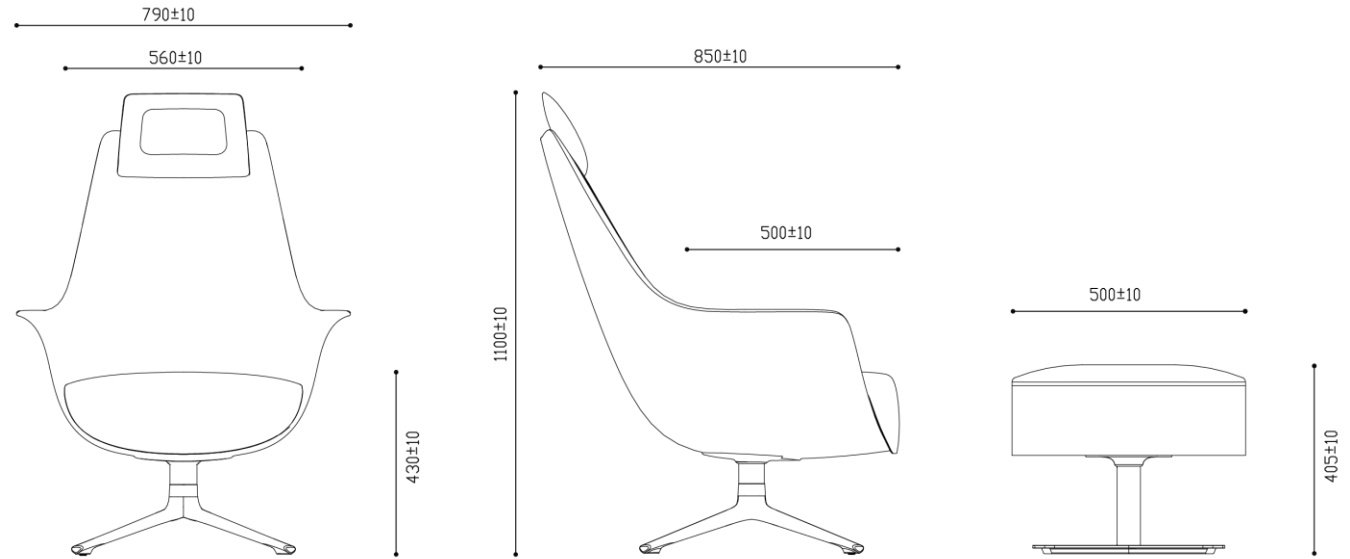

## L7103 Chair with footrest

Carton size : 33"L\*32 1/4"W\*35 3/4"H /K=K/250P/With a handle hole

Net weight(KG) : 26.3kg Gross weight (KG) : 33.3

Loading capacity : 20GP: 28pcs 40GP:56pcs 40HQ:56pcs

CBM: 0.623

### Fabric colors:

FC3501

FC3502

FC3503

Unit: mm