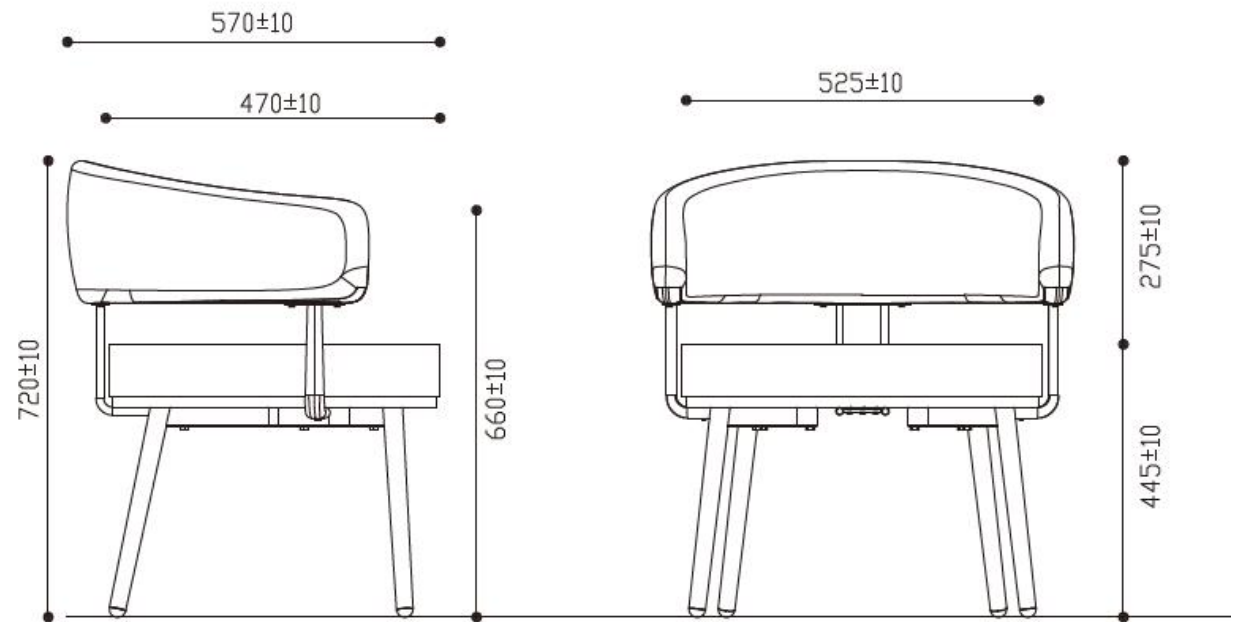

Alice

L7105

It's simple and elegant designed
with great comfort.

Alce creates a modern aesthetics with the perfect combination of fine materials and exquisite sewing technology.

Colors / Sizes

Carton Size: 26"L*24-1/4"W*14-3/4"H 1PCS/一箱

N.W.: 10.77KG G.W : 12.8KG

Loading quantity : 20GP : 194PCS//40GP : 414PCS//40HQ : 474PCS

CBM: 0.152

PU

PU0801 Dark blue

PU0802 Amber

unit: mm

CONTACT US