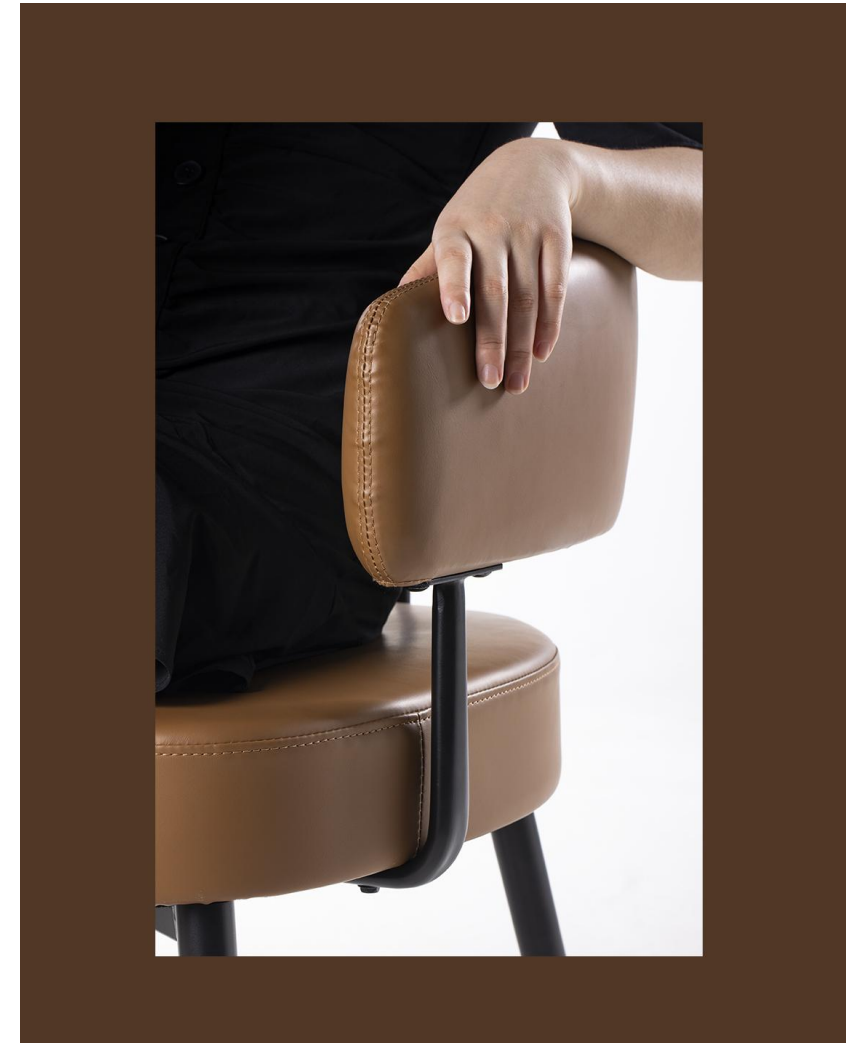

Alice

L7105

It's simple and elegant designed
with great comfort.

Alce creates a modern aesthetics with the perfect combination of fine materials and exquisite sewing technology.

Colors / Sizes

Carton Size: 26"L*24-1/4"W*14-3/4"H 1PCS/一箱