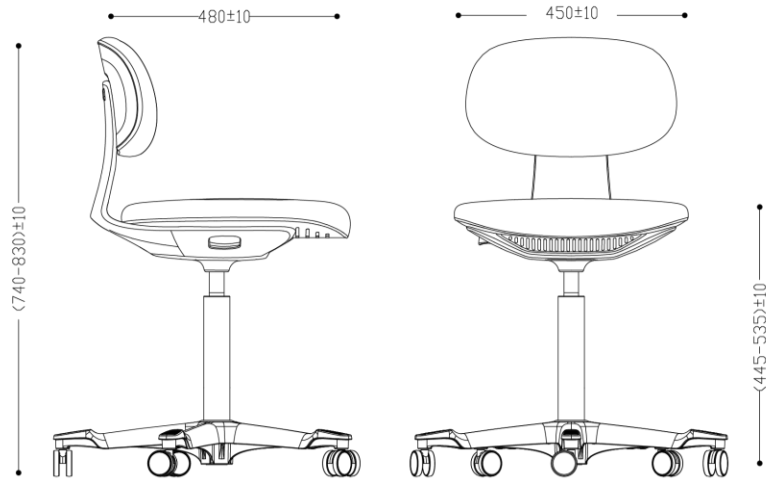

Size & Packing

Carton size : 23-1/4"L*20-1/4"W*19-3/4"H

CBM:0.15

Quantity: 1pcs per carton

Net weight : 8.5KG **Gross weight :** 10.5KG

Loading: 20GP:168PCS 40GP:344PCS 40HQ:430PCS