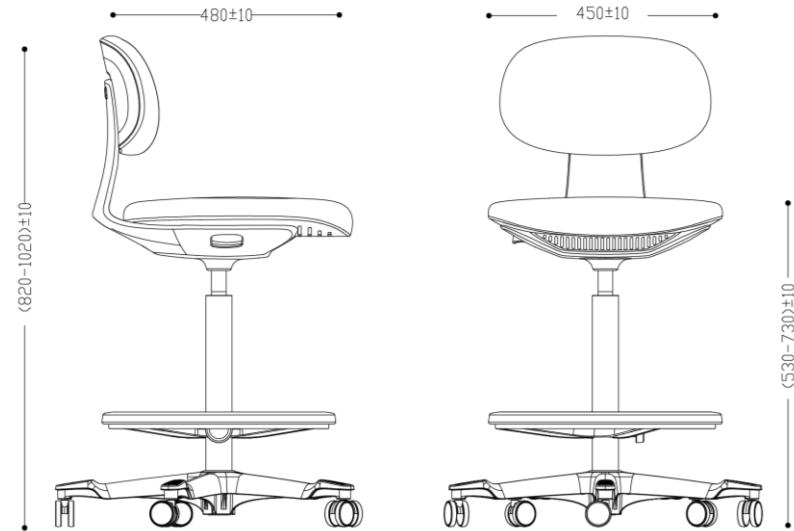

# Size & Packing

**Carton size :** 23-1/4"L\*20-1/4"W\*19-3/4"H

**CBM:**0.15

**Quantity:** 1pcs per carton

**Net weight :** 8.5KG **Gross weight :** 10.5KG

**Loading:** 20GP:168PCS 40GP:344PCS 40HQ:430PCS

**Carton size:** 23-3/4"L\*16-1/4"W\*23-1/4"H