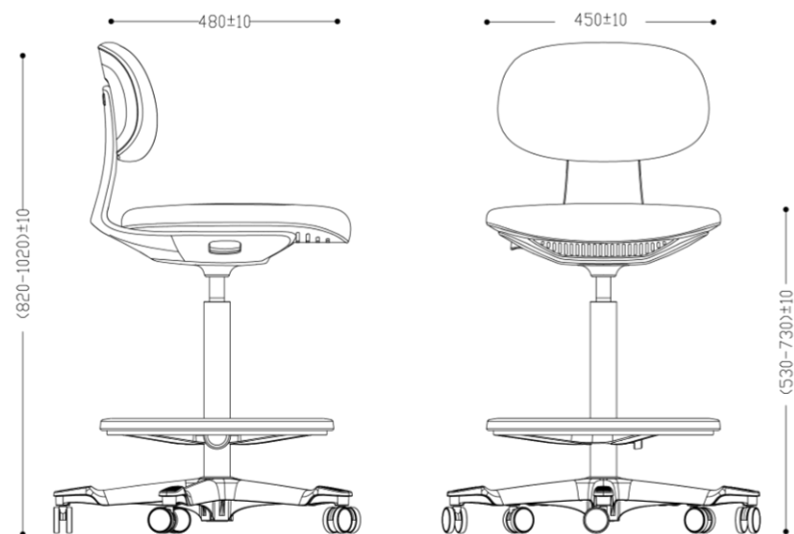

纸箱尺寸: 23-3/4"L*16-1/4"W*23-1/4"H

方数:0.15

每箱数: 1pcs per carton

净重: 10.0KG 毛重: 12.1KG

装柜量: 20GP:168PCS 40GP:344PCS 40HQ:430PCS