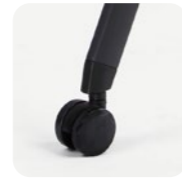

# MULTI-USE VISITOR CHAIR

X-chair 是一款便捷多功能会客椅。椅身结构轻巧、收纳方便，有白色与黑色两种选择。椅脚有活动轮与后脚轮两种设计，并可以选择无扶手版本。

X-chair is a portable multi-use visitor chair. Lightly and ingeniously structured, easily move around. X-chair is very convenient for overlapping and is available in black and white colors.