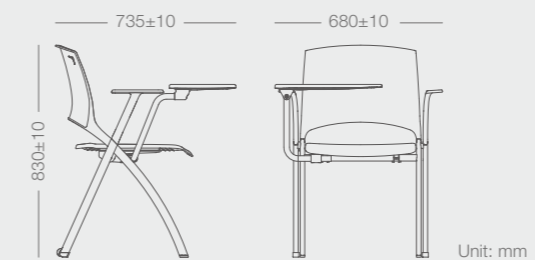

312脚垫版配写字板

Carton Size: 43-1/2"L*22-1/4"W*34-1/2"H CBM:0.547

Packing: 4Sets One Carton

Net Weight: 40.12KGS Gross Weight: 49.3KGS

Container Loading: 20GP:208PCS; 40GP: 440PCS; 40HQ:504 PCS