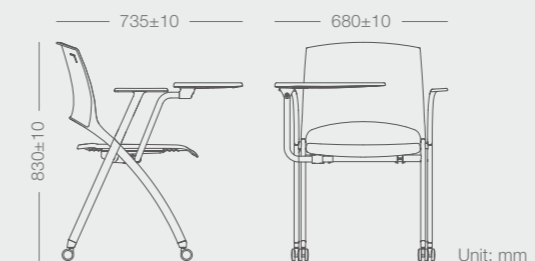

312脚轮版配写字板

Carton Size: 43-1/2"L*22-1/4"W*34-1/2"H CBM:0.547

Packing: 4Sets One Carton

Net Weight: 40.12KGS Gross Weight: 49.3KGS

Container Loading: 20GP:208PCS; 40GP: 440PCS; 40HQ:504 PCS