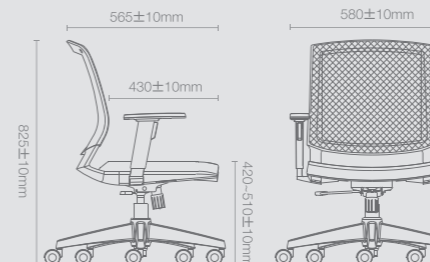

一档锁定，17度倾仰调节，随身体后仰获得自然放松。
Simple mechanism with back tilting angle of 17 degree, locking at original position.

6档高度50MM调节扶手，不一样的感官体验。
Optional 2D armrest
6-position height adjustable
(effective stroke: 50mm).

D00208EF

D00208EB

D00208EB
(Optional base: black coat painting)

D00208SF

D00208SB

D00208C

D00208EF

Carton Size: 27L**25-3/4"W*39-1/4"H CBM:0.447
N.W: 21.5 KG G.W: 26.5 KG
Loading: 20GP:96PCS 40GPQ: 204PCS 40HQ:272PCS

D00208EB

Carton Size: 30"L*9"W*24-1/2"H CBM:0.108
N.W: 10.5KG G.W: 12.0KG
Loading: 20GP:282PCS 40GP:573 PCS 40HP: 649 PCS

D00208SF

Carton Size: 24-1/4L**11-1/4"W*23-1/4"H CBM:0.103
N.W: 13.0 KG G.W: 15.0 KG
Loading: 20GP:288PCS 40GP:605PCS 40HQ:665PCS

D00208SB

Carton Size: 24-1/4L**11-1/4"W*23-1/4"H CBM:0.103
N.W: 13.0 KG G.W: 15.0 KG
Loading: 20GP:288PCS 40GP: 608PCS 40HP:665PCS

D00208C

Carton Size: 24-1/4L**10-1/4"W*23-1/4"H CBM:0.094
N.W: 11.6 KG G.W: 13.6 KG
Loading: 20GP:324PCS 40GP:684 PCS 40HP: 741 PCS