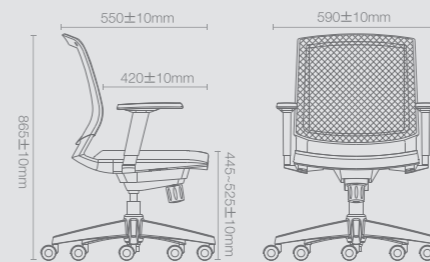

一档锁定，17度倾仰调节，随身体后仰获得自然放松。
Simple mechanism with back tilting angle of 17 degree, locking at original position.

6档高度50MM调节扶手，不一样的感官体验。
Optional 2D armrest
6-position height adjustable
(effective stroke: 50mm).

FB0105

FB0106

FB0107

FB0108

座布
Seat

FC0201

Dimension & Packing Details

尺寸与装柜量

D00208EF

D00208EB

D00208EB
(Optional base: black coat painting)

D00208SF

D00208SB

D00208C

D00208EF

Carton Size: 27L**25-3/4"W*39-1/4"H CBM:0.447
N.W: 21.5 KG G.W: 26.5 KG
Loading: 20GP:96PCS 40GPQ: 204PCS 40HQ:272PCS

D00208EB

Carton Size: 30"L*9"W*24-1/2"H CBM:0.108
N.W: 10.5KG G.W: 12.0KG
Loading: 20GP:282PCS 40GP:573 PCS 40HP: 649 PCS

D00208SF

Carton Size: 24-1/4L**11-1/4"W*23-1/4"H CBM:0.103
N.W: 13.0 KG G.W: 15.0 KG
Loading: 20GP:288PCS 40GP:605PCS 40HQ:665PCS