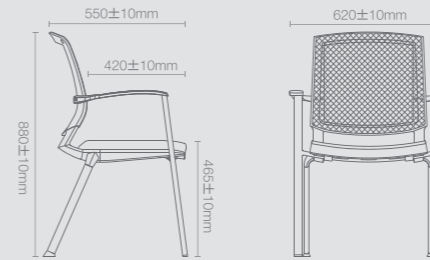

FB0105

FB0106

FB0107

FB0108

座布
Seat

FC0201

Dimension & Packing Details

尺寸与装柜量

D00208EF

D00208EB

D00208EB
(Optional base: black coat painting)

D00208SF

D00208SB

D00208C

D00208EF

Carton Size: 27L**25-3/4"W*39-1/4"H CBM:0.447
N.W: 21.5 KG G.W: 26.5 KG
Loading: 20GP:96PCS 40GPQ: 204PCS 40HQ:272PCS

D00208EB

Carton Size: 30"L*9"W*24-1/2"H CBM:0.108
N.W: 10.5KG G.W: 12.0KG
Loading: 20GP:282PCS 40GP:573 PCS 40HP: 649 PCS

D00208SF

Carton Size: 24-1/4L**11-1/4"W*23-1/4"H CBM:0.103
N.W: 13.0 KG G.W: 15.0 KG
Loading: 20GP:288PCS 40GP:605PCS 40HQ:665PCS

D00208SB

Carton Size: 24-1/4L**11-1/4"W*23-1/4"H CBM:0.103
N.W: 13.0 KG G.W: 15.0 KG
Loading: 20GP:288PCS 40GP: 608PCS 40HP:665PCS

D00208C

Carton Size: 24-1/4L**10-1/4"W*23-1/4"H CBM:0.094
N.W: 11.6 KG G.W: 13.6 KG
Loading: 20GP:324PCS 40GP:684 PCS 40HP: 741 PCS