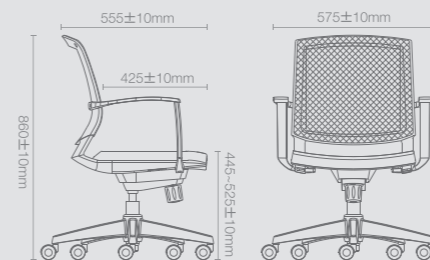

FB0105

FB0106

FB0107

FB0108

座布
Seat

FC0201

Dimension & Packing Details

尺寸与装柜量

D00208EF

D00208EB

D00208EB
(Optional base: black coat painting)

D00208SF

D00208SB

D00208C

D00208EF

Carton Size: 27L**25-3/4"W*39-1/4"H CBM:0.447
N.W: 21.5 KG G.W: 26.5 KG
Loading: 20GP:96PCS 40GPQ: 204PCS 40HQ:272PCS

D00208EB

Carton Size: 30"L*9"W*24-1/2"H CBM:0.108
N.W: 10.5KG G.W: 12.0KG
Loading: 20GP:282PCS 40GP:573 PCS 40HP: 649 PCS

D00208SF

Carton Size: 24-1/4L**11-1/4"W*23-1/4"H CBM:0.103
N.W: 13.0 KG G.W: 15.0 KG
Loading: 20GP:288PCS 40GP:605PCS 40HQ:665PCS

D00208SB

Carton Size: 24-1/4L**11-1/4"W*23-1/4"H CBM:0.103
N.W: 13.0 KG G.W: 15.0 KG
Loading: 20GP:288PCS 40GP: 608PCS 40HP:665PCS

D00208C

Carton Size: 24-1/4L**10-1/4"W*23-1/4"H CBM:0.094
N.W: 11.6 KG G.W: 13.6 KG
Loading: 20GP:324PCS 40GP:684 PCS 40HP: 741 PCS