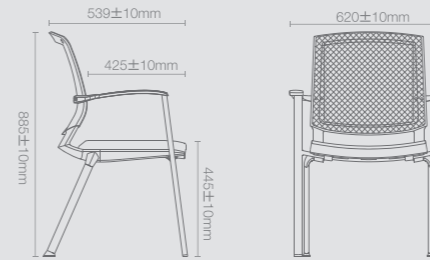

FB0105

FB0106

FB0107

FB0108

座布
Seat

FC0201

Dimension & Packing Details

尺寸与装柜量

D00208EF

D00208EB

D00208EB
(Optional base: black coat painting)

D00208SF

D00208SB

D00208C

D00208EF

Carton Size: 27L**25-3/4"W*39-1/4"H CBM:0.447
N.W: 21.5 KG G.W: 26.5 KG
Loading: 20GP:96PCS 40GPQ: 204PCS 40HQ:272PCS

D00208EB

Carton Size: 30"L*9"W*24-1/2"H CBM:0.108
N.W: 10.5KG G.W: 12.0KG
Loading: 20GP:282PCS 40GP:573 PCS 40HP: 649 PCS

D00208SF

Carton Size: 24-1/4L**11-1/4"W*23-1/4"H CBM:0.103
N.W: 13.0 KG G.W: 15.0 KG
Loading: 20GP:288PCS 40GP:605PCS 40HQ:665PCS