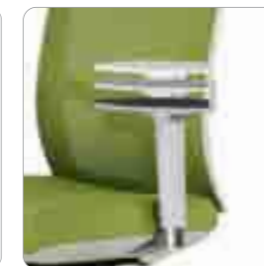

D00218NM

我们力求打造一款外形简洁，体验感极佳的椅子。iFree系列边框的立体切线，使背部轮廓更有流畅的线条感。Y型背支架灵感来自于机翼设计，结构稳定，动感十足。

The iFree family of seating meets everything we expected on an office chair such as with a clean outlook and a great sitting experience. Especially, the stereoscopic line on the frame and the airfoil shape J-bar makes the design both stable and attractive.

功能 Functions

调整和锁定后仰角度
Back angle adjustment and locking position

椅座高度可调节
Height adjustable seat

扶手高度可调节(标配)
Height adjustable armrest

高度可调节弹性腰靠
Height adjustable lumbar support

高度可调节头枕(可拆卸)
Height adjustable headrest (removable)

iFree Supervisor Chair Series

主管椅系列-D00218D

DONATI自负重底盘

DONATI weight sensitive synchronized mechanism

可根据使用者的体重智能调节契合坐姿的后仰弹力(4档如意锁定, 最大后仰度: 20°,可加载滑动底盘)

It provides a recline resistance that is proportional to user's body weight(with 4 positions back recline locks, maximum 20° back recline and optional seat slide function). back recline and optional seat slide function)

高度可调节头枕 (可拆卸)

Height adjustable headrest(removable)

U型弹性高度可调节腰靠

Height adjustable U shape lumbar support

铝合金升降扶手可选配4D全塑扶手

Height adjustable aluminum armrest and optional 4D plastic armrest

塑胶椅脚

Nylon base