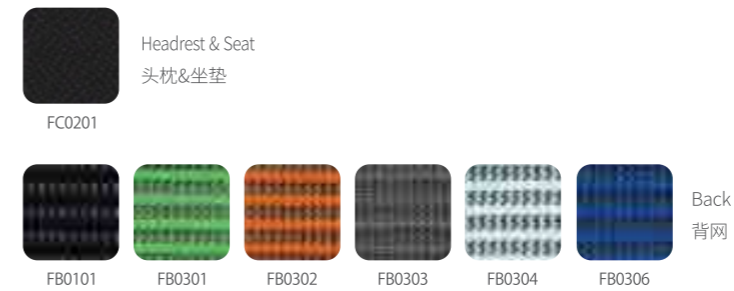

全塑升降扶手
Height adjustable plastic armrest

塑胶椅脚
Nylon base

Meeting Chair Series

会客系列-D00218E

U型弹性高度可调节腰靠
Height adjustable U shape lumbar support

全塑升降扶手
Height adjustable plastic armrest

烤黑砂漆弓型架
Black sand blasted sled base

面料颜色 Color Swatch

D00218D黑框系列 Black Frame Series

D00218ND\N\NE黑框系列 Black Frame Series

D00218D/N灰白色塑胶背框 Light Grey Frame Series

ODE专用版本

D00218DH-Grey/灰白

D00218DH-Black/黑

D00218DM-Grey/灰白

D00218DM-Black/黑

D00218NDH-Grey/灰白

D00218NDH-Black/黑

D00218NDM-Grey/灰白

D00218NDM-Black/黑

D00218NH-Black/黑

D00218NM-Black/黑

D00218E-Black/黑