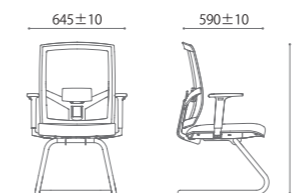

D00218NE

Carton Size: 26-3/4"L*15-1/2"W*21-1/4"H CBM:0.144
Net Weight: 11.4 KG Gross Weight: 13.9 KG
Container Loading: 20GP: 194pcs; 40GP: 407pcs; 40HQ: 461pcs