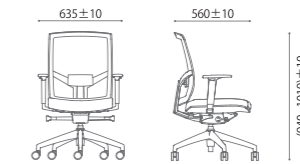

扶手: 4D扶手
扶手的高度、角度、宽度、以及深度可调节,
给予手臂全方位的支撑。

4D Armrests
Armrests adjustable in height, angle, width and depth.

座板前滑
座椅可向前或向后定位,改变座深。

Seat Slide
Seat slide is forward and backward adjustable to
change the depth of the seat.

D00218DH

Carton Size: 30"L*15"W*26"H CBM:0.192
 Net Weight: 19.7 KG Gross Weight: 21.7 KG
 Container Loading: 20GP: 156pcs; 40GP: 321pcs; 40HQ: 360pcs

D00218DM

Carton Size: 30"L*15"W*26"H CBM:0.192
 Net Weight: 19.1 KG Gross Weight: 21.1 KG
 Container Loading: 20GP: 156pcs; 40GP: 321pcs; 40HQ: 360pcs