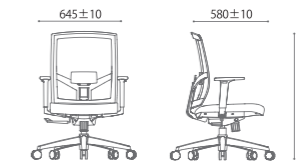

D00218NM

Carton Size: 26-1/2"L*12-3/4"W*24-3/4"H CBM:0.137
Net Weight: 13.3 KG Gross Weight: 14.9 KG
Container Loading: 20GP: 204pcs; 40GP: 420pcs; 40HQ: 488pcs