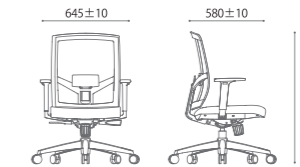

D00218NDM

Carton Size: 26-1/2"L*12-3/4"W*24-3/4"H CBM:0.137
Net Weight: 15.3 KG Gross Weight: 17.2 KG
Container Loading: 20GP: 204pcs; 40GP: 420pcs; 40HQ: 488pcs