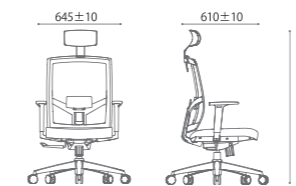

D00218NH

Carton Size: 26-1/2"L*12-3/4"W*24-3/4"H CBM:0.137
Net Weight: 13.9 KG Gross Weight: 15.5 KG
Container Loading: 20GP: 204pcs; 40GP: 420pcs; 40HQ: 488pcs