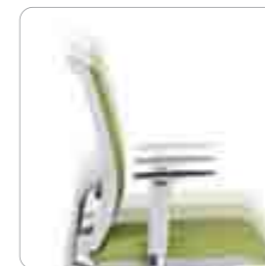

D00218NM

我们力求打造一款外形简洁，体验感极佳的椅子。iFree系列边框的立体切线，使背部轮廓更有流畅的线条感。Y型背支架灵感来自于机翼设计，结构稳定，动感十足。

The iFree family of seating meets everything we expected on an office chair such as with a clean outlook and a great sitting experience. Especially, the stereoscopic line on the frame and the airfoil shape J-bar makes the design both stable and attractive.

功能 Functions

调整和锁定后仰角度
Back angle adjustment and locking position

椅座高度可调节
Height adjustable seat

扶手高度可调节(标配)
Height adjustable armrest

高度可调节弹性腰靠
Height adjustable lumbar support

高度可调节头枕(可拆卸)
Height adjustable headrest (removable)

iFree Supervisor Chair Series

主管椅系列-D00218D

DONATI自负重底盘

DONATI weight sensitive synchronized mechanism

可根据使用者的体重智能调节契合坐姿的后仰弹力(4档如意锁定, 最大后仰度: 20°,可加载滑动底盘)

It provides a recline resistance that is proportional to user's body weight(with 4 positions back recline locks, maximum 20° back recline and optional seat slide function). back recline and optional seat slide function)

高度可调节头枕 (可拆卸)

Height adjustable headrest(removable)

U型弹性高度可调节腰靠

Height adjustable U shape lumbar support

铝合金升降扶手可选配4D全塑扶手

Height adjustable aluminum armrest and optional 4D plastic armrest

塑胶椅脚

Nylon base